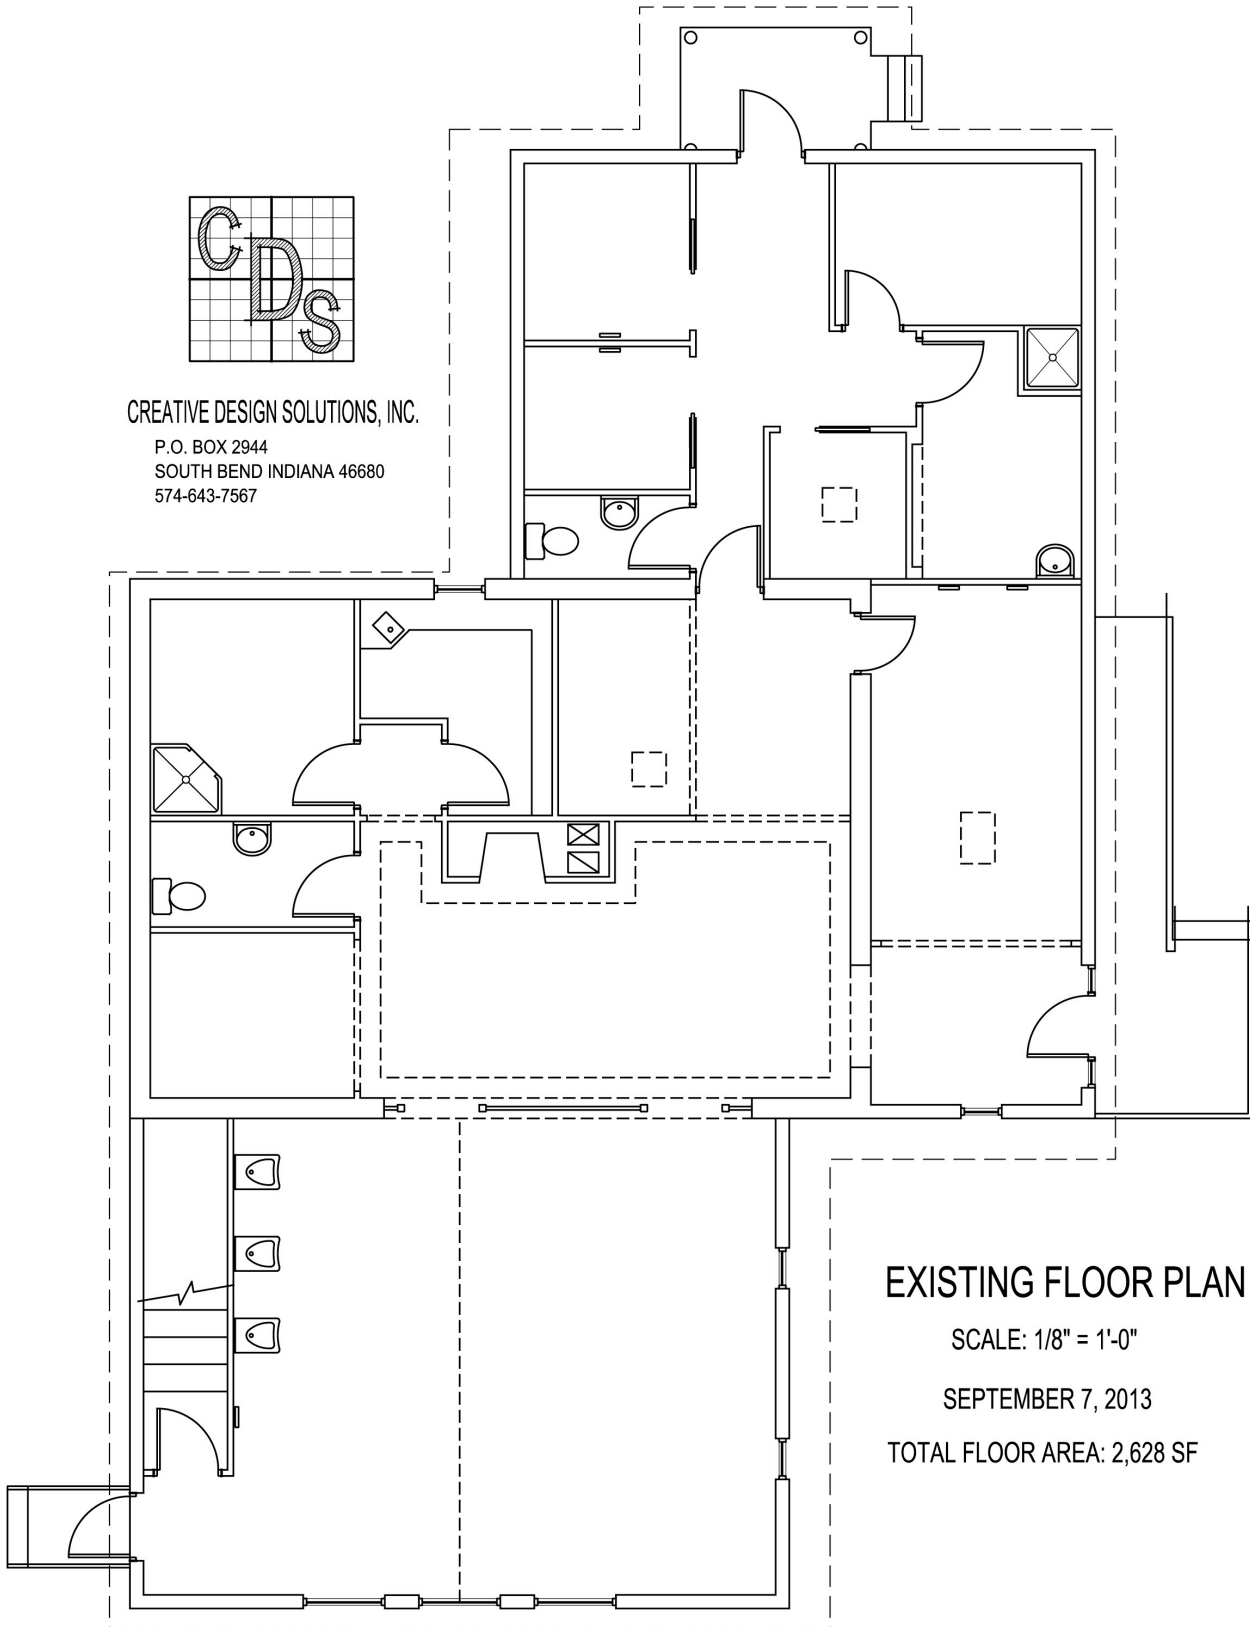

EXHIBIT A

**Approximately 2628 Square Feet Office & Medical
21421 Cleveland Road, South Bend, IN, 46628.**

CREATIVE DESIGN SOLUTIONS, INC.

P.O. BOX 2944
SOUTH BEND INDIANA 46680
574-643-7567

EXISTING FLOOR PLAN

SCALE: 1/8" = 1'-0"

SEPTEMBER 7, 2013

TOTAL FLOOR AREA: 2,628 SF